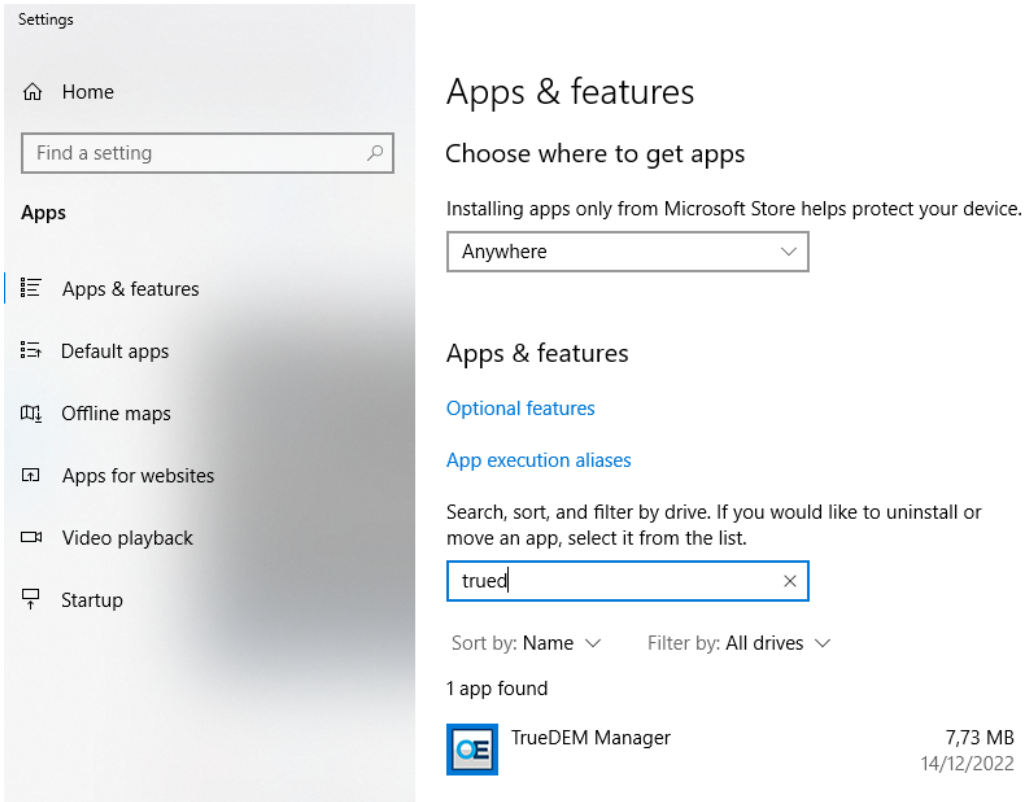

TrueDEM Manager

The TrueDEM Manager is a helper app created and signed by panagenda. The following content is an addition to the PDF Document "TrueDEM Manager Overview" which we share with customers.

TrueDEM Manager is installed as an Application and can be found on the Apps & Features Settings Page of your Operating System.